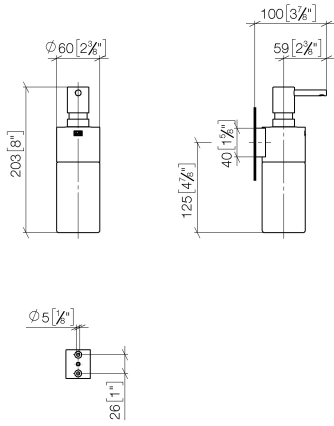

83 435 970

- bottle made of crystal glass, matt
- width 60mm
- height 200 mm
- 250 ml bottle
- 96mm projection

Fits: MADISON, MEM, TARA, CL.1, LISSÉ,
VAIA, META, CYO

	Chrome	83 435 970-00
	Brushed Platinum	83 435 970-06
	Platinum	83 435 970-08
	Dark Chrome	83 435 970-19
	Light Gold	83 435 970-26
	Brushed Light Gold	83 435 970-27
	Brushed Durabronze (23kt Gold)	83 435 970-28
	Matte Black	83 435 970-33
	Brushed Bronze	83 435 970-42
	Brushed Champagne (22kt Gold)	83 435 970-46
	Champagne (22kt Gold)	83 435 970-47
	Brushed Chrome	83 435 970-93
	Brushed Dark Platinum	83 435 970-99

83 435 970

mm [inches]

83 435 970

Parts for other finishes can be found here: [Brushed Platinum](#)

Spare parts list

No.	Item Number	Name	Quantity used	Delivery time
1	90 10 10 535 00-00	dispenser	1	10
2	90 10 10 525 00-00	base	1	10
3	90 90 04 001 00 82	glass	1	2
4	09 30 30 093 90	screw	1	2
5	05 30 31 025 00 90	fixing set	1	2
6	08 10 10 530-00	holder	1	10